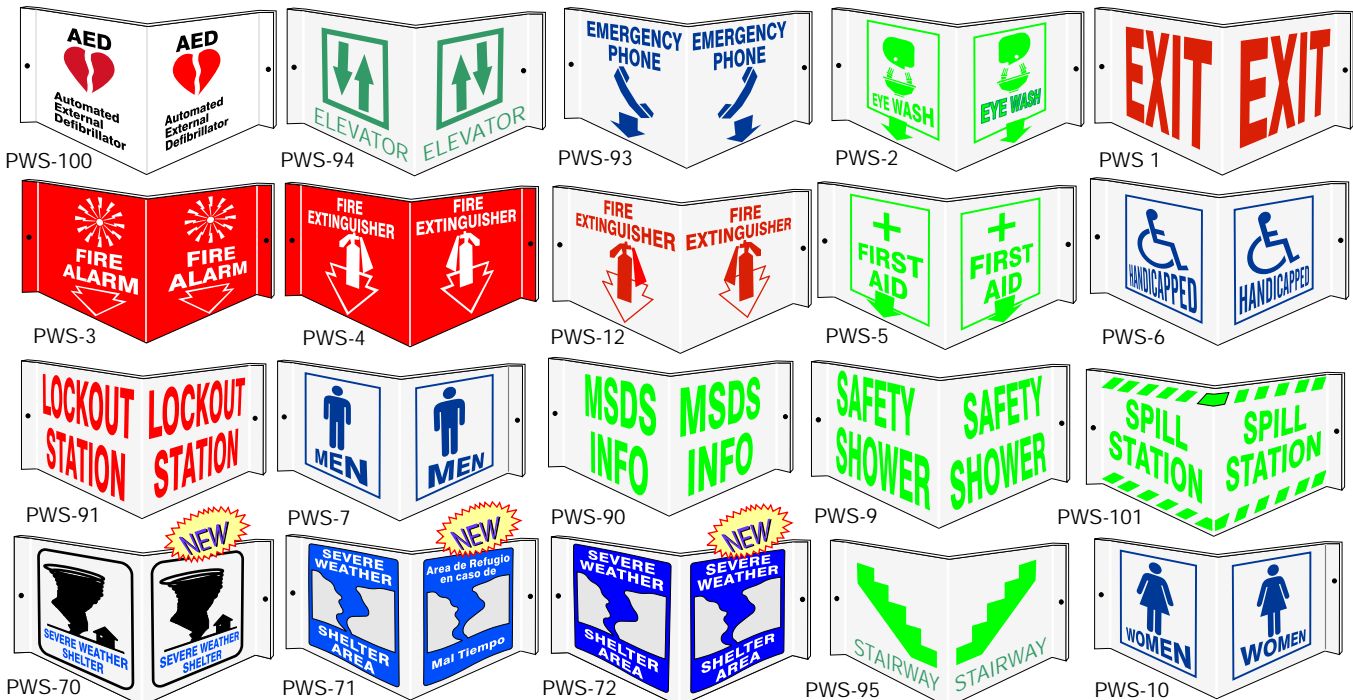

PAPER SHIPPING LABELS 500 per roll

PSL-16 6"x4"

PSL-99 3"x4"

PSL-87 3"x4"

PSL-50 2"x4"

PSL-914 3"x5"

Copy below black line reads: "INSIDE PACKAGES COMPLY WITH PRESCRIBED SPECIFICATIONS"

- If You Don't See It, We Can Make It!
- Custom Jobs Our Specialty...Please Call For A Quote!

1.800.527.8775

www.kcsupply.com

1.800.KC.SUPPLY