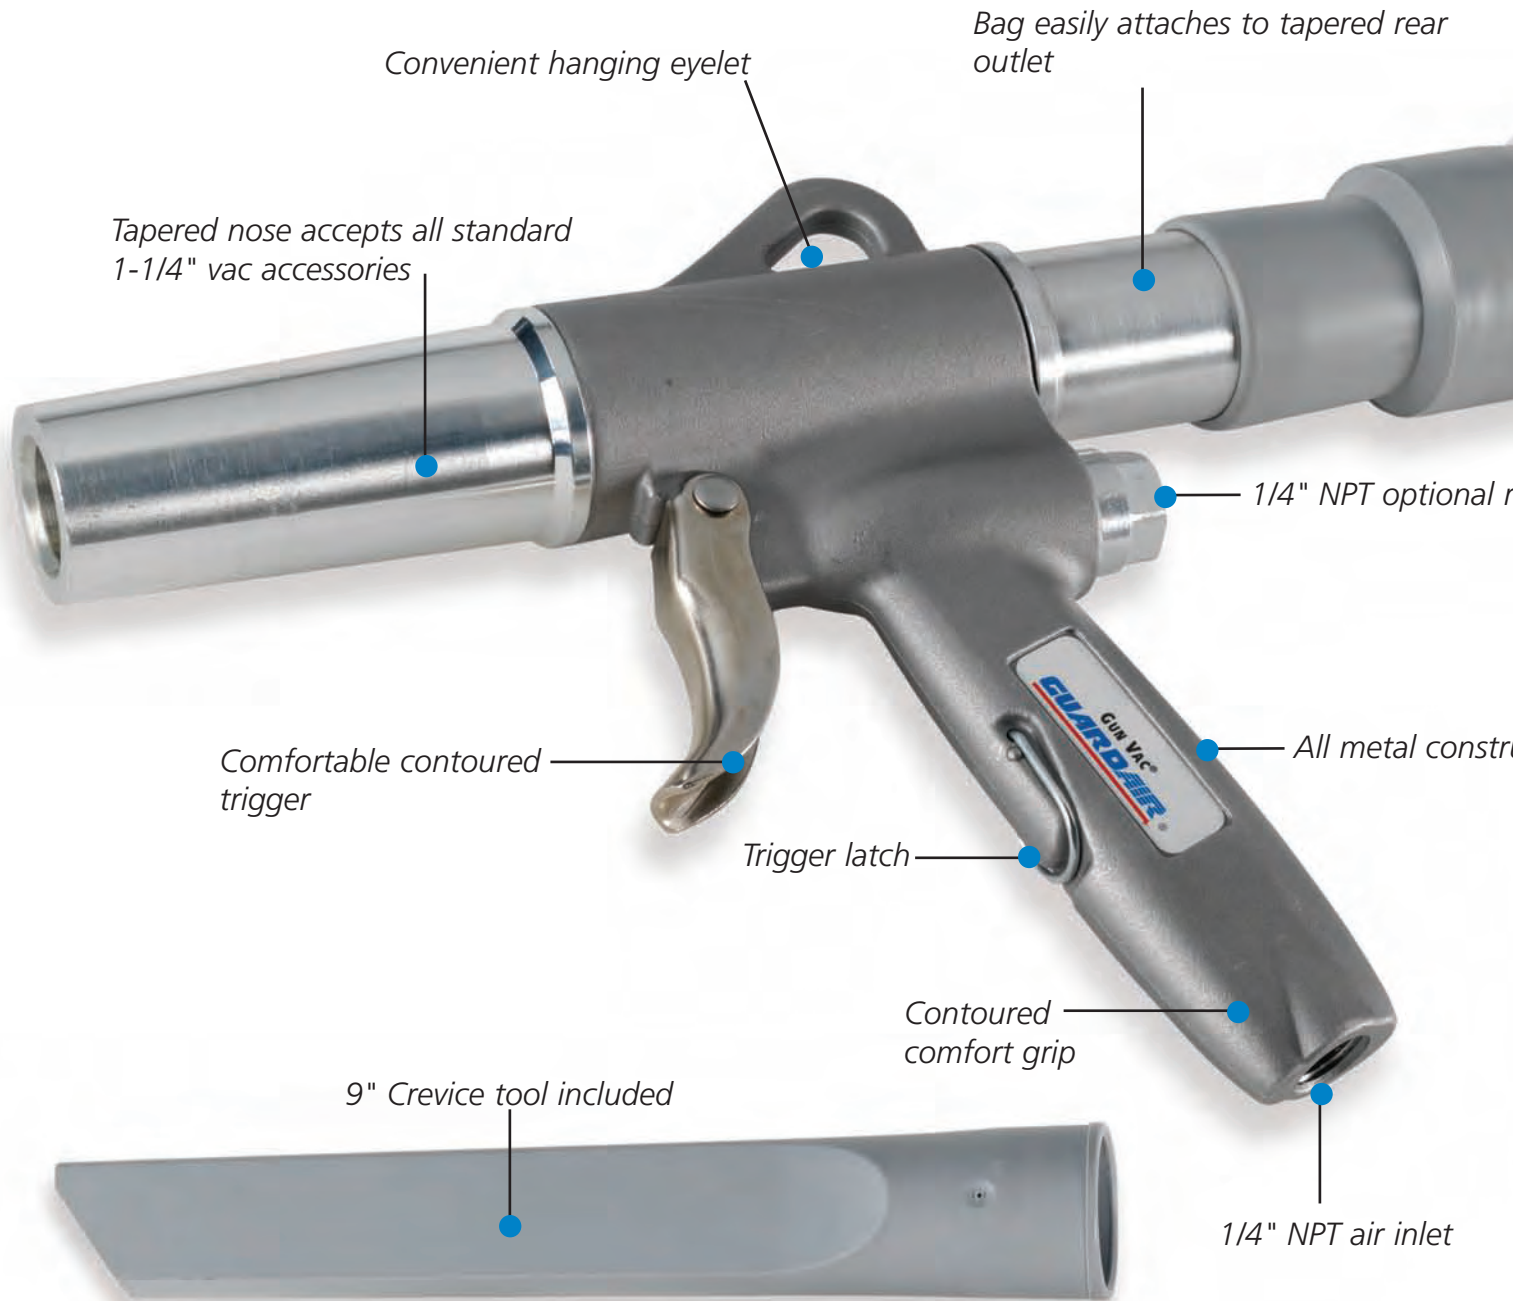

**HAND-HELD PNEUMATIC GUN VACS® FROM GUARDAIR**  
*Serious cleaning power in the palm of your hand*

**1500** **1500 Gun Vac®**  
*Includes 9" crevice tool attachment.  
High filtration collection bag.*

power of compressed air with these unique, portable

1.800.527.8775

Using the venturi principle, Guardair Gun Vacs® have impressive performance

Part #	Description	Air Usage (scfm)	Minimum Compressor Size (hp)	Incoming Air Line Pressure (psig)	Vacuum Lift (inH <sup>2</sup> O)	Noise Output (dBA)
1500	1500 Gun Vac®	29	7.5	100	75	89
1510	1510 Gun Vac® Deluxe					
1548	1548 Gun Vac®					

All specs shown using 3/8" ID air line with 1/4" Industrial Interchange fitting @100 PSIG

Patent Pending

1510

**1510 Gun Vac® Deluxe**

*Includes 5 pc. accessory kit with popular attachments.  
High filtration collection bag.*

Accessory Kit Includes:

- Fiber Bristle Brush Tip
- Upholstery Tool
- 7" Elongated Universal Brush
- 12" Crevice Tool
- Multi-Purpose Swivel Brush

1548

**1548 Gun Vac®**

*Includes 18" flexible steel extended nozzle for easy access.  
High filtration collection bag.*