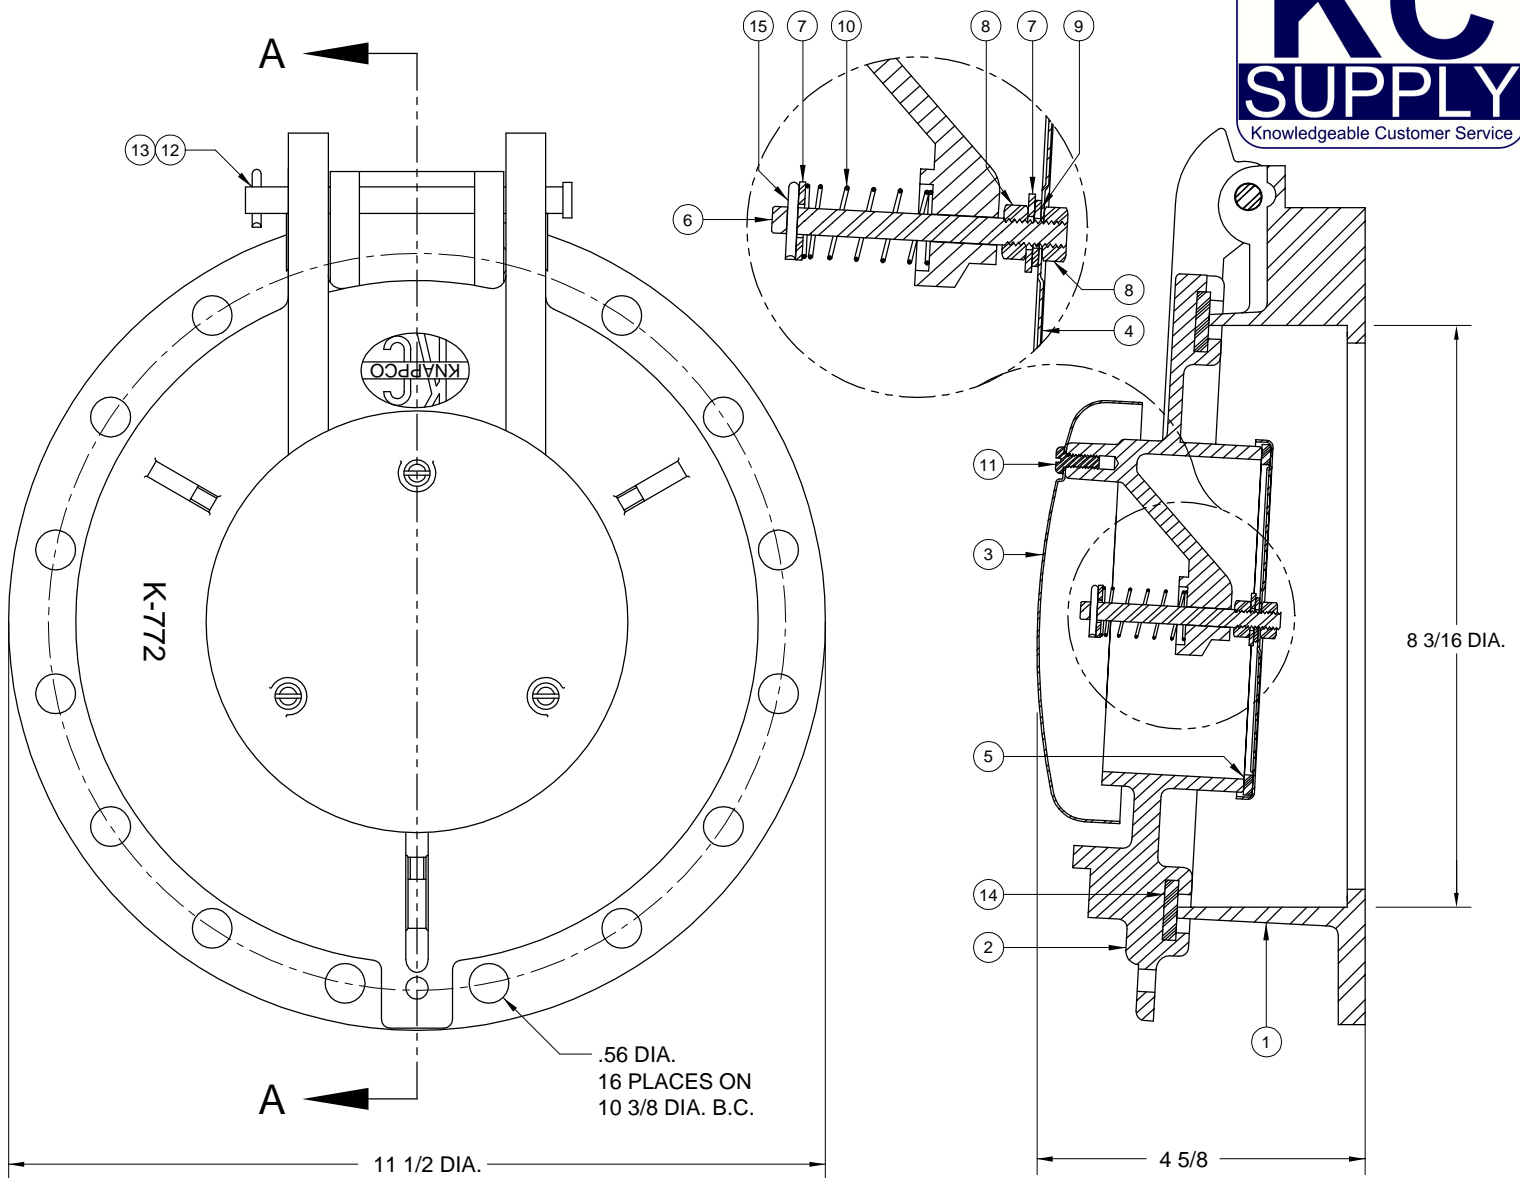

# HA2110 8" PRESSURE / VACUUM TANK HATCH

SECTION A-A

ITEM	PART NUMBER	DESCRIPTION	QTY.
1	3827	BASE RING (GALVANIZED)	1
2	3828	COVER (GALVANIZED)	1
3	3829	DOME (PLATED)	1
4	1682	VACUUM POPPET (PLATED)	1
5	1683	VACUUM GASKET (NEOPRENE)	1
6	3934	POPPET ROD (PLATED)	1
7	1685	WASHER (PLATED)	2
8	1686	HEX JAM NUT (PLATED)	2

ITEM	PART NUMBER	DESCRIPTION	QTY.
9	1164	GASKET (BUNA)	1
10	3935	SPRING (PLATED)	1
11	1375	SCREW (PLATED)	3
12	5045	CLEVIS PIN (PLATED)	1
13	1045	COTTER PIN (PLATED)	1
14	1676	GASKET (NEOPRENE)	1
15	1567	COTTER PIN (PLATED)	3