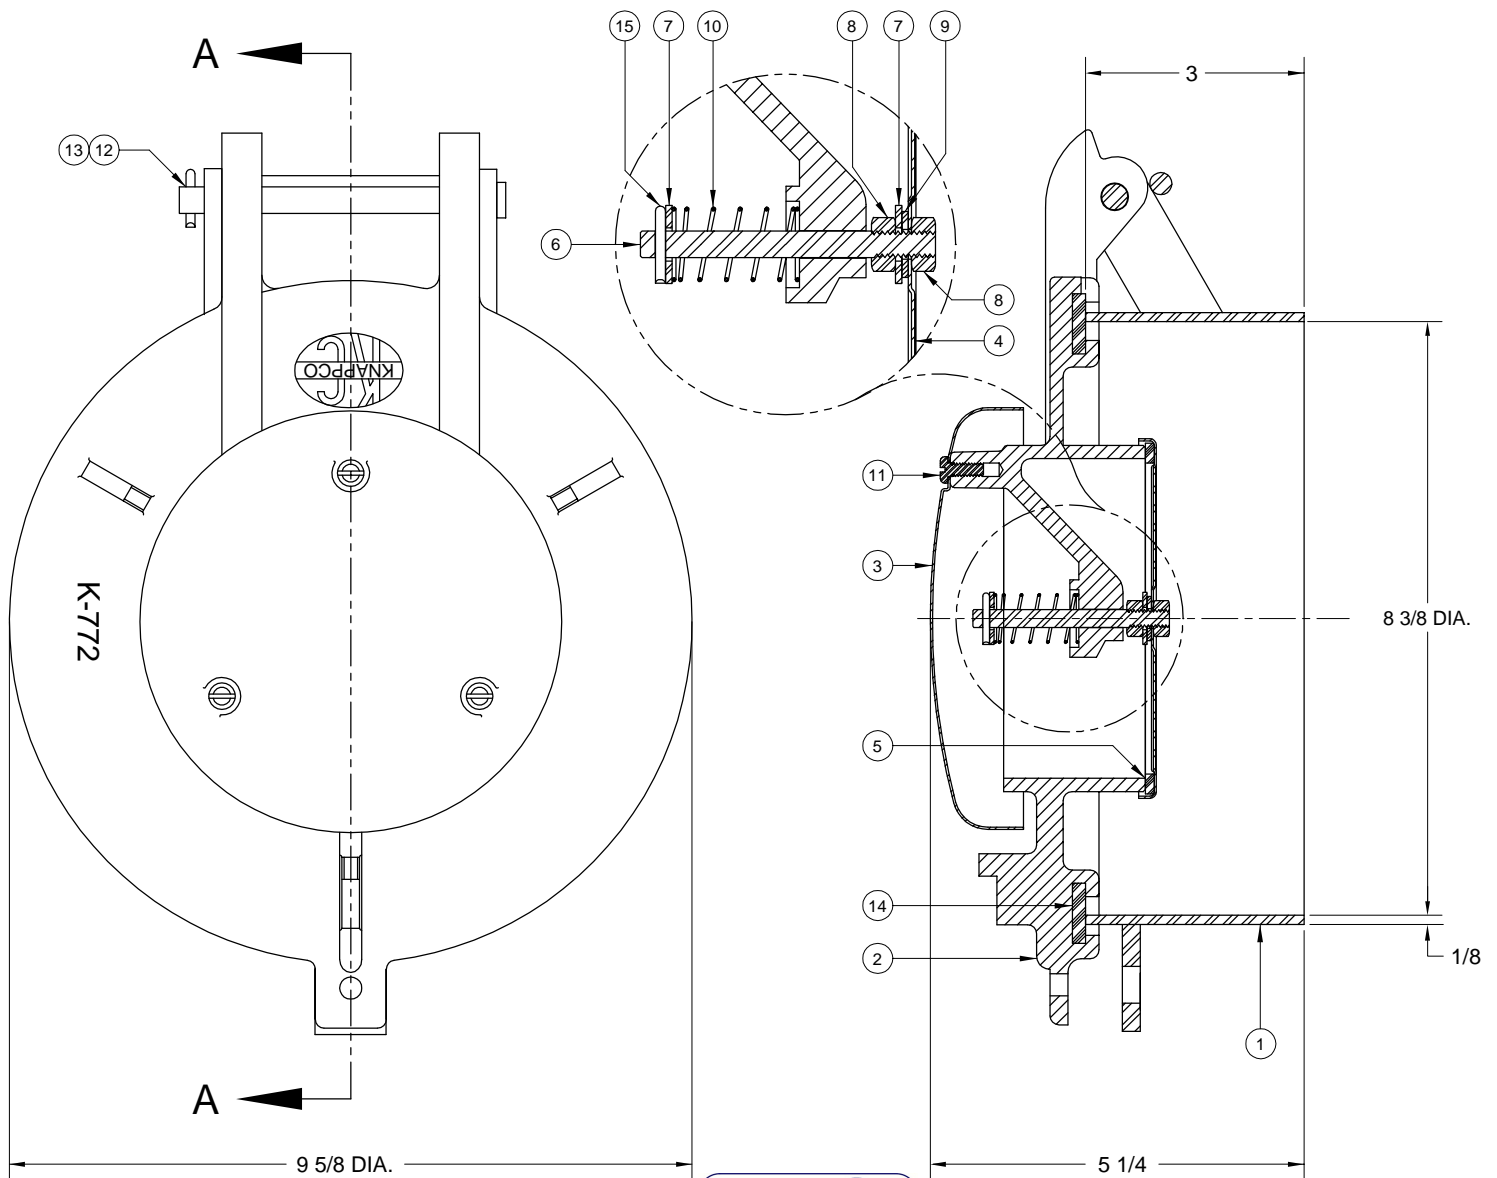

HA1110 8" PRESSURE / VACUUM TANK HATCH

SECTION A-A

ITEM	PART NUMBER	DESCRIPTION	QTY.
1	1695	WELD RING ASSY (STEEL)	1
2	3828	COVER (GALVANIZED)	1
3	3829	DOME (PLATED)	1
4	1682	VACUUM POPPET (PLATED)	1
5	1683	VACUUM GASKET (NEOPRENE)	1
6	3934	POPPET ROD (PLATED)	1
7	1685	WASHER (PLATED)	2
8	1686	HEX JAM NUT (PLATED)	2

ITEM	PART NUMBER	DESCRIPTION	QTY.
9	1164	GASKET (BUNA)	1
10	3935	SPRING (PLATED)	1
11	1375	SCREW (PLATED)	3
12	5045	CLEVIS PIN (PLATED)	1
13	1045	COTTER PIN (PLATED)	1
14	1676	GASKET (NEOPRENE)	1
15	1567	COTTER PIN (PLATED)	3