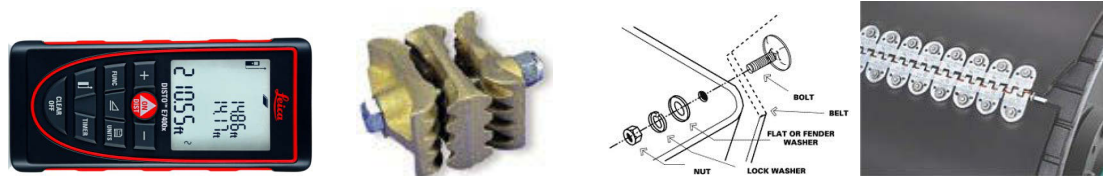

Access Doors

- Fill Covers
- Manways
- Pressure Hatches

Conveying & Elevating

- Belting
- Buckets
- Pulleys

Fasteners & Tools

- Distance Meter
- Nuts & Bolts
- Non-sparking

Hazard Monitors

- Alignment
- Speed
- Temperature

Level Monitors

- Continuous
- Portable
- Steel Bin

Lining Materials

- AR Steel
- Ceramic
- Urethane

Sampling & Processing

- Hand Probes
- Scales
- Truck Probes

Spouting & Components

- Distributors
- Transitions
- Valves